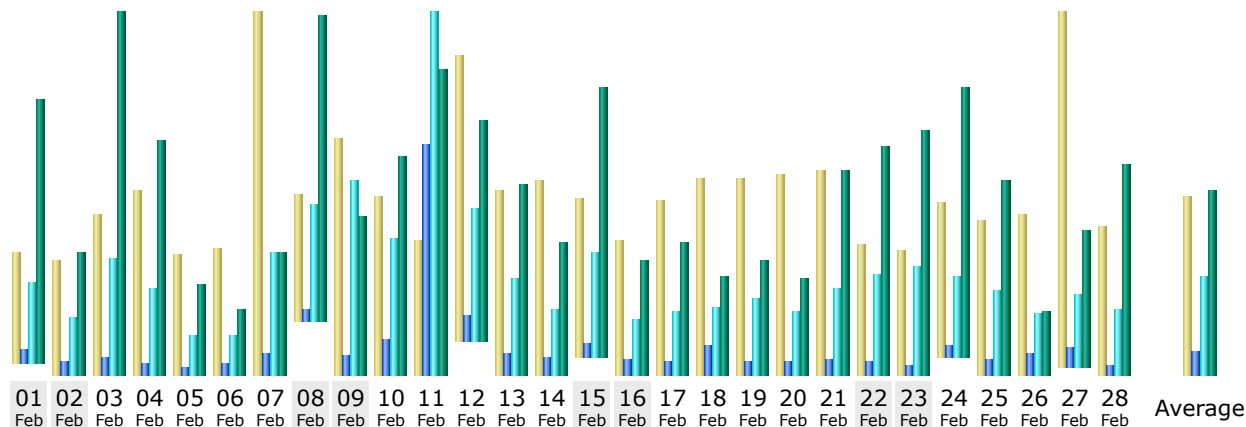

Last Update: 03 Mar 2025 - 22:04

Reported period:

Summary

Reported period Month Feb 2025
First visit 01 Feb 2025 - 00:44
Last visit 28 Feb 2025 - 23:35

	Unique visitors	Number of visits	Pages	Hits	Bandwidth
Viewed traffic *	1,476	2,057 (1.39 visits/visitor)	6,737 (3.27 Pages/Visit)	27,612 (13.42 Hits/Visit)	6.66 GB (3394.18 KB/Visit)
Not viewed traffic *			6,181	12,295	1.14 GB

* Not viewed traffic includes traffic generated by robots, worms, or replies with special HTTP status codes.

Monthly history

Month	Unique visitors	Number of visits	Pages	Hits	Bandwidth
Jan 2025	1,521	2,402	5,268	25,740	7.62 GB
Feb 2025	1,476	2,057	6,737	27,612	6.66 GB
Mar 2025	183	226	364	1,872	536.70 MB
Apr 2025	0	0	0	0	0
May 2025	0	0	0	0	0
Jun 2025	0	0	0	0	0
Jul 2025	0	0	0	0	0
Aug 2025	0	0	0	0	0
Sep 2025	0	0	0	0	0
Oct 2025	0	0	0	0	0
Nov 2025	0	0	0	0	0
Dec 2025	0	0	0	0	0
Total	3,180	4,685	12,369	55,224	14.80 GB

Days of month

Day	Number of visits	Pages	Hits	Bandwidth
01 Feb 2025	45	137	810	348.30 MB
02 Feb 2025	47	141	578	161.42 MB
03 Feb 2025	66	178	1,162	478.86 MB
04 Feb 2025	76	103	871	310.91 MB
05 Feb 2025	49	80	404	119.38 MB
06 Feb 2025	52	116	407	85.66 MB
07 Feb 2025	149	218	1,242	159.69 MB
08 Feb 2025	52	113	1,169	402.73 MB
09 Feb 2025	97	201	1,977	208.80 MB
10 Feb 2025	73	366	1,380	288.79 MB
11 Feb 2025	55	2,331	3,669	402.25 MB
12 Feb 2025	117	253	1,342	291.23 MB
13 Feb 2025	76	216	969	252.36 MB
14 Feb 2025	80	164	666	175.35 MB
15 Feb 2025	65	125	1,047	355.65 MB
16 Feb 2025	55	149	556	150.21 MB
17 Feb 2025	72	130	646	174.01 MB
18 Feb 2025	81	287	675	128.28 MB
19 Feb 2025	81	133	758	149.30 MB
20 Feb 2025	82	138	639	125.11 MB
21 Feb 2025	84	163	858	269.20 MB
22 Feb 2025	53	125	1,018	301.16 MB
23 Feb 2025	51	100	1,094	323.10 MB
24 Feb 2025	63	120	813	355.74 MB
25 Feb 2025	63	146	846	258.03 MB
26 Feb 2025	66	209	625	83.97 MB
27 Feb 2025	146	203	729	180.10 MB
28 Feb 2025	61	92	662	278.62 MB
Average	73	240	986	243.51 MB
Total	2,057	6,737	27,612	6.66 GB